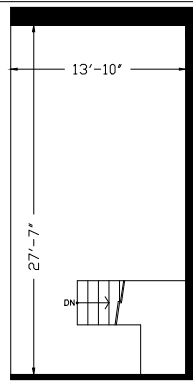

1st FLOOR

MEZZANINE
382 SF

2nd FLOOR

Interior Dimensions are for reference only & are not used to calculate area

135 OSLER STREET

CITY OF TORONTO

AS MEASURED AUG. 13th. , 2015
ANSI/BOMA Z65.1-1996