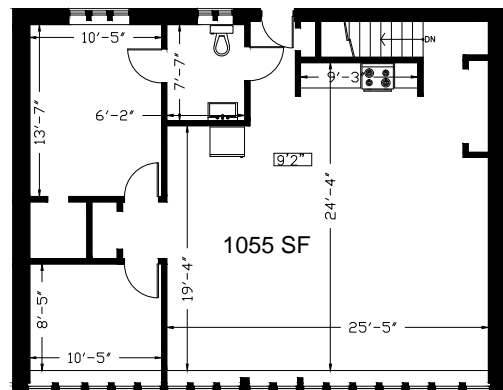

1st FLOOR

MEZZANINE
382 SF

2nd FLOOR

Interior Dimensions are for reference only & are not used to calculate area

135 OSLER STREET

CITY OF TORONTO

AS MEASURED AUG. 13th. , 2015
ANSI/BOMA Z65.1-1996