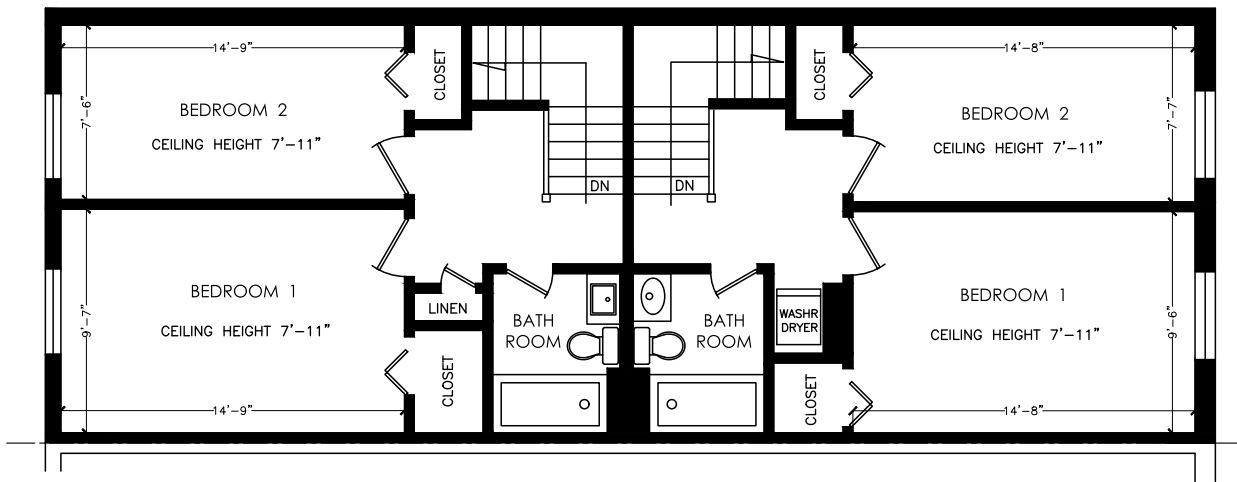

## MAIN FLOOR

FLOOR AREA 1244 SQUARE FEET

## BASEMENT

FLOOR AREA 1244 SQUARE FEET

Please note: Measurements may not be 100% accurate. Floor plans are provided as a convenience and to be used as a guideline only.

DAVID J HARVEY DRAFTING SERVICES 416.726.0328

# 253 BROADVIEW AVENUE

UNIT ONE

SECOND FLOOR

UNIT TWO

FLOOR AREA 1189 SQUARE FEET

UNIT ONE

THIRD FLOOR

UNIT TWO

FLOOR AREA 938 SQUARE FEET

Please note: Measurements may not be 100% accurate. Floor plans are provided as a convenience and to be used as a guideline only.