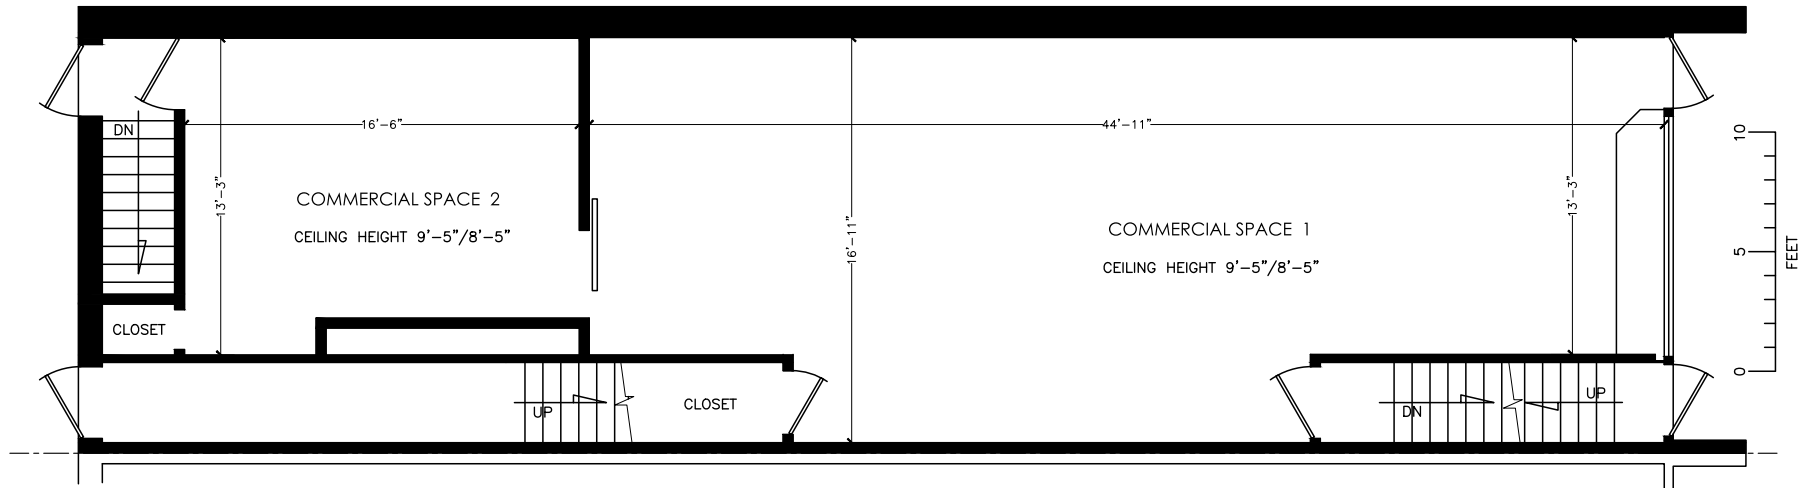

## MAIN FLOOR

FLOOR AREA 1244 SQUARE FEET

## BASEMENT

FLOOR AREA 1244 SQUARE FEET

Please note: Measurements may not be 100% accurate. Floor plans are provided as a convenience and to be used as a guideline only.

DAVID J HARVEY DRAFTING SERVICES 416.726.0328

# 253 BROADVIEW AVENUE

UNIT ONE

SECOND FLOOR

UNIT TWO

FLOOR AREA 1189 SQUARE FEET

UNIT ONE

THIRD FLOOR

UNIT TWO

FLOOR AREA 938 SQUARE FEET

Please note: Measurements may not be 100% accurate. Floor plans are provided as a convenience and to be used as a guideline only.