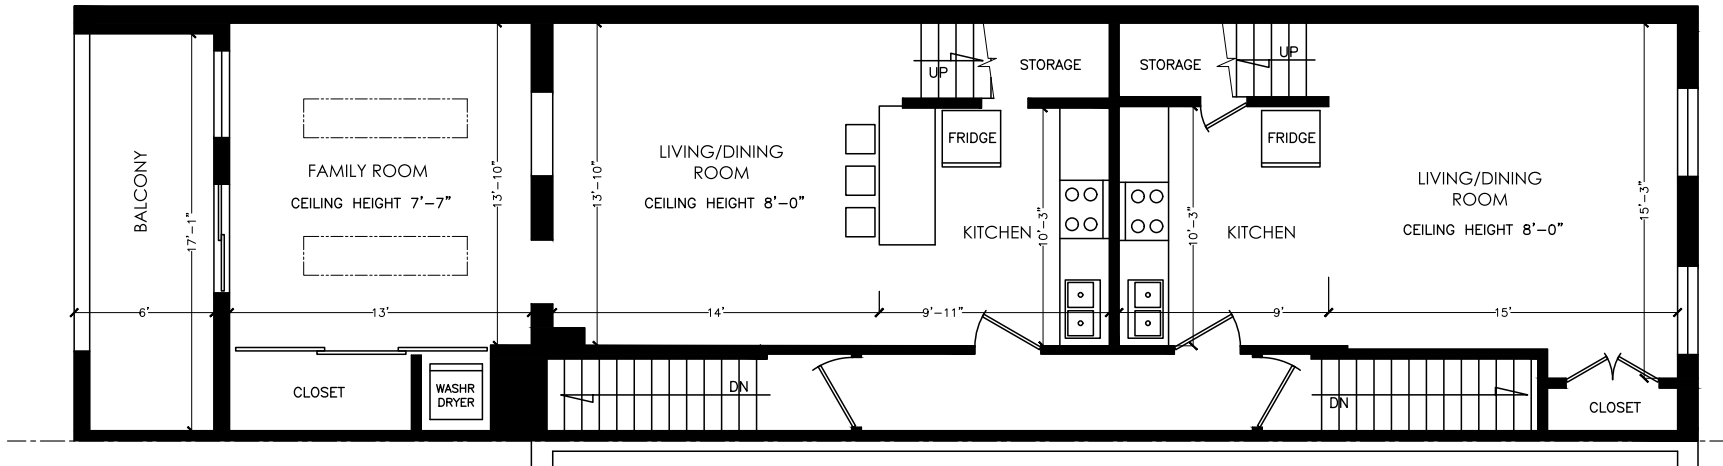

## MAIN FLOOR

FLOOR AREA 1244 SQUARE FEET

## BASEMENT

FLOOR AREA 1244 SQUARE FEET

Please note: Measurements may not be 100% accurate. Floor plans are provided as a convenience and to be used as a guideline only.

DAVID J HARVEY DRAFTING SERVICES 416.726.0328

# 253 BROADVIEW AVENUE

UNIT ONE

SECOND FLOOR

UNIT TWO

FLOOR AREA 1189 SQUARE FEET

UNIT ONE

THIRD FLOOR

UNIT TWO

FLOOR AREA 938 SQUARE FEET

Please note: Measurements may not be 100% accurate. Floor plans are provided as a convenience and to be used as a guideline only.