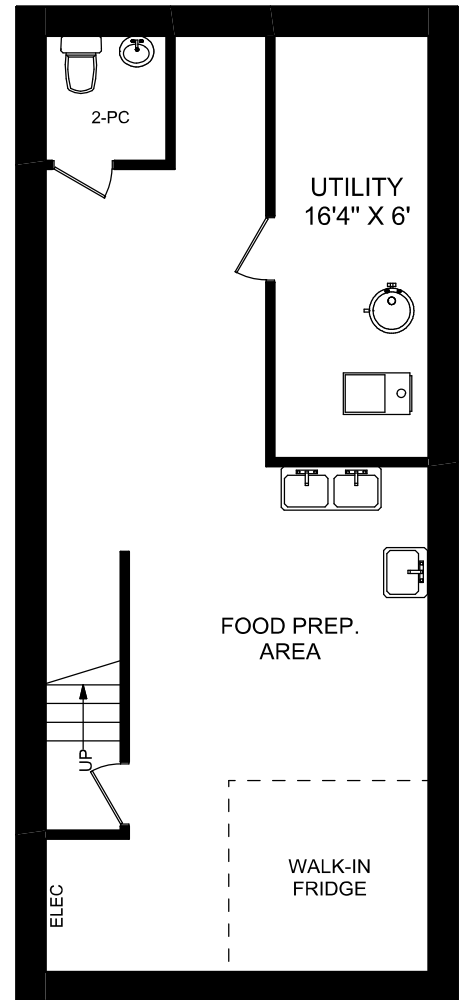

985 PAPE AVENUE

MAIN FLOOR
844 SQUARE FEET

SECOND FLOOR
844 SQUARE FEET

LOWER LEVEL
712 SQUARE FEET

0 5
FEET
truPlan
416 573 2096
E & O.E.
Floor plan may not be 100% accurate.