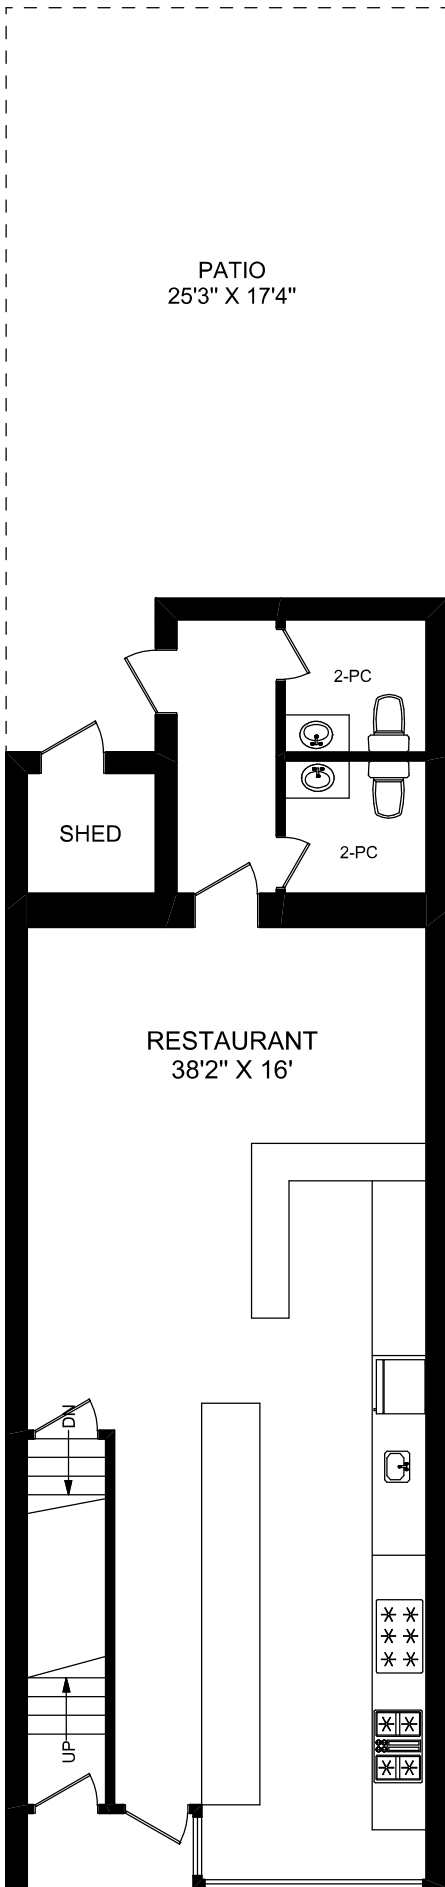

985 PAPE AVENUE

MAIN FLOOR
844 SQUARE FEET

SECOND FLOOR
844 SQUARE FEET

LOWER LEVEL
712 SQUARE FEET

0 5
FEET
truPlan
416 573 2096
E & O.E.
Floor plan may not be 100% accurate.