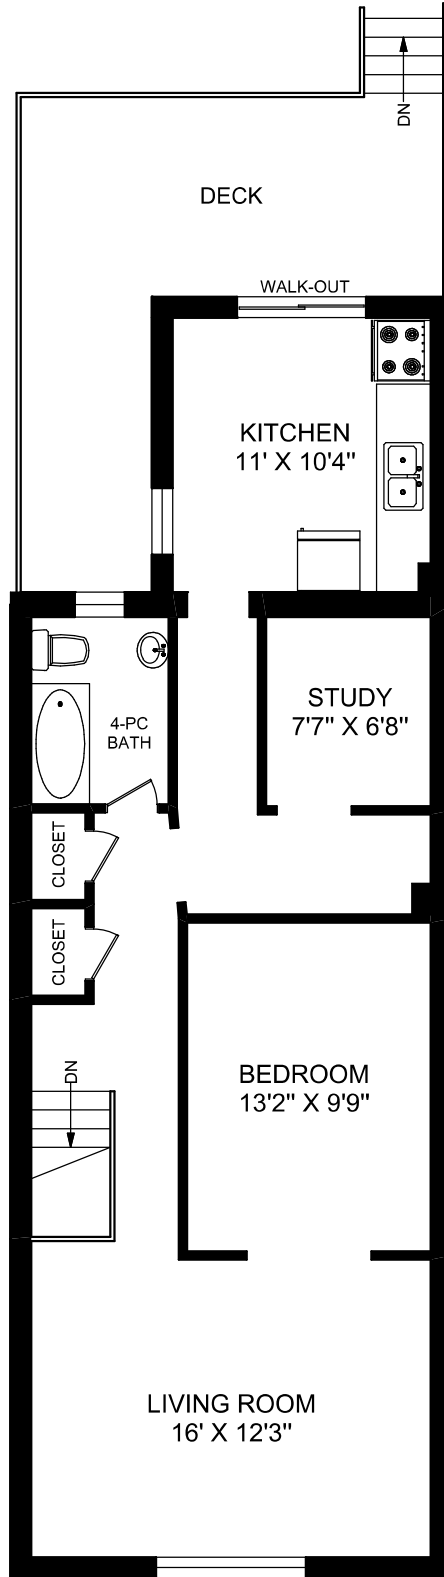

985 PAPE AVENUE

MAIN FLOOR
844 SQUARE FEET

SECOND FLOOR
844 SQUARE FEET

LOWER LEVEL
712 SQUARE FEET

0 5
FEET
truPlan
416 573 2096
E & O.E.
Floor plan may not be 100% accurate.