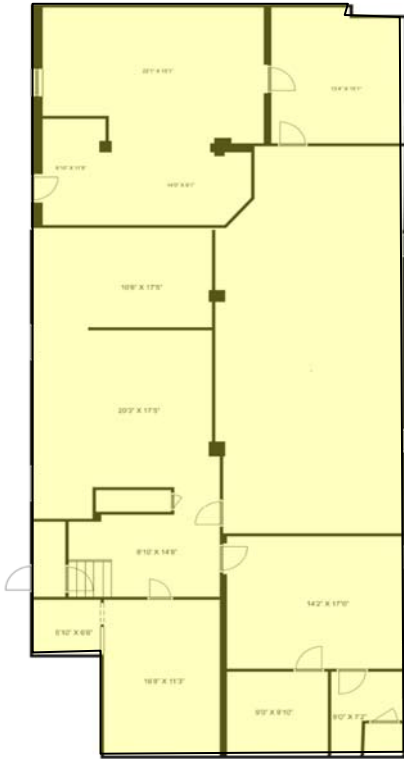

207 & 207A Cowan Avenue - Unit Key & Gross Floor Area

207A
Cowan
Avenue

Basement

Main Levels

(North)

(South)

Upper Levels

(North)

(South)

QUEEN STREET WEST

207
Cowan Ave-
nue

207A Cowan

Unit #	Sq. Ft.
1	2,815
2	3,120
3	2,286
4	2,006
5	2,815
Common Area	312
Total	13,411
207 & 207A	19,547

207 Cowan

Unit #	Sq. Ft.
6	526
7	450
8	1,066
9	1,749
10	1,698
11	450
Common Area	360
Total	6,336

COWAN AVENUE

207 Cowan Avenue

	Unit #	Sq. Ft.
	6	526
	7	450
	8	1,066
	9	1,749
	10	1,698
	11	450
	Common Area	360
	Total	6,336

207A Cowan Avenue

Basement

Ground Floor

Third Floor

207A Cowan

	Unit #	Sq. Ft.
	1	2,815
	2	3,120
	3	2,286
	4	2,006
	5	2,815
	Common Area	312
	Total	13,411
	207 & 207A	19,547

Second Floor

Fourth Floor