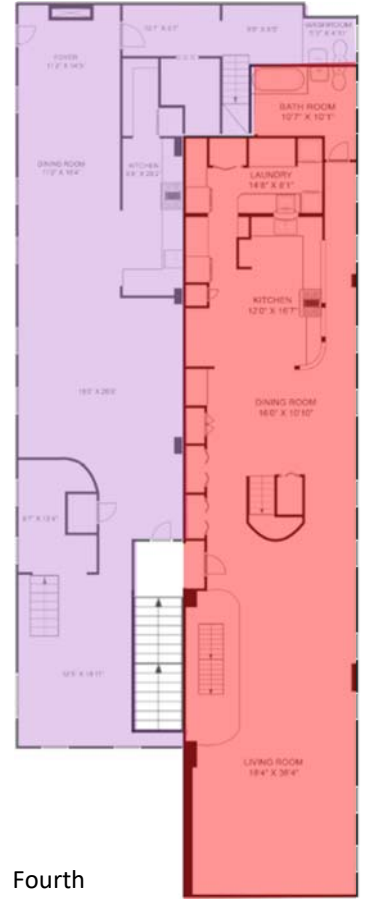

207 & 207A Cowan Avenue - Unit Key & Gross Floor Area

207A
Cowan
Avenue

Basement

Main Levels

(North)

(South)

Upper Levels

(North)

(South)

QUEEN STREET WEST

207
Cowan Ave-
nue

207A Cowan

Unit #	Sq. Ft.
1	2,815
2	3,120
3	2,286
4	2,006
5	2,815
Common Area	312
Total	13,411
207 & 207A	19,547

207 Cowan

Unit #	Sq. Ft.
6	526
7	450
8	1,066
9	1,749
10	1,698
11	450
Common Area	360
Total	6,336

COWAN AVENUE

207 Cowan Avenue

	Unit #	Sq. Ft.
	6	526
	7	450
	8	1,066
	9	1,749
	10	1,698
	11	450
	Common Area	360
	Total	6,336

207A Cowan Avenue

Basement

Ground Floor

Third Floor

207A Cowan

	Unit #	Sq. Ft.
	1	2,815
	2	3,120
	3	2,286
	4	2,006
	5	2,815
	Common Area	312
	Total	13,411
	207 & 207A	19,547

Second Floor

Fourth Floor