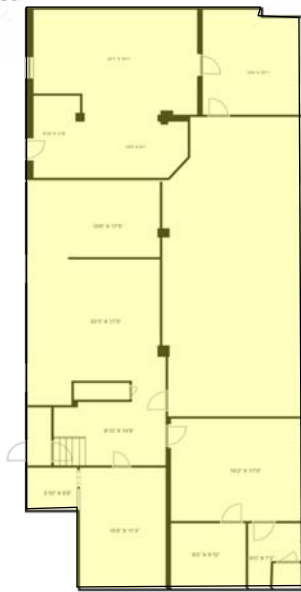

207 & 207A Cowan Avenue - Unit Key & Gross Floor Area

207A
Cowan
Avenue

Basement

Main Levels

(North)

(South)

Upper Levels

(North)

(South)

QUEEN STREET WEST

207
Cowan Ave-
nue

207A Cowan

Unit #	Sq. Ft.
1	2,815
2	3,120
3	2,286
4	2,006
5	2,815
Common Area	312
Total	13,411
207 & 207A	19,547

207 Cowan

Unit #	Sq. Ft.
6	526
7	450
8	1,066
9	1,749
10	1,698
11	450
Common Area	360
Total	6,336

COWAN AVENUE

207 Cowan Avenue

	Unit #	Sq. Ft.
	6	526
	7	450
	8	1,066
	9	1,749
	10	1,698
	11	450
	Common Area	360
	Total	6,336

207A Cowan Avenue

Basement

Ground Floor

Third Floor

207A Cowan